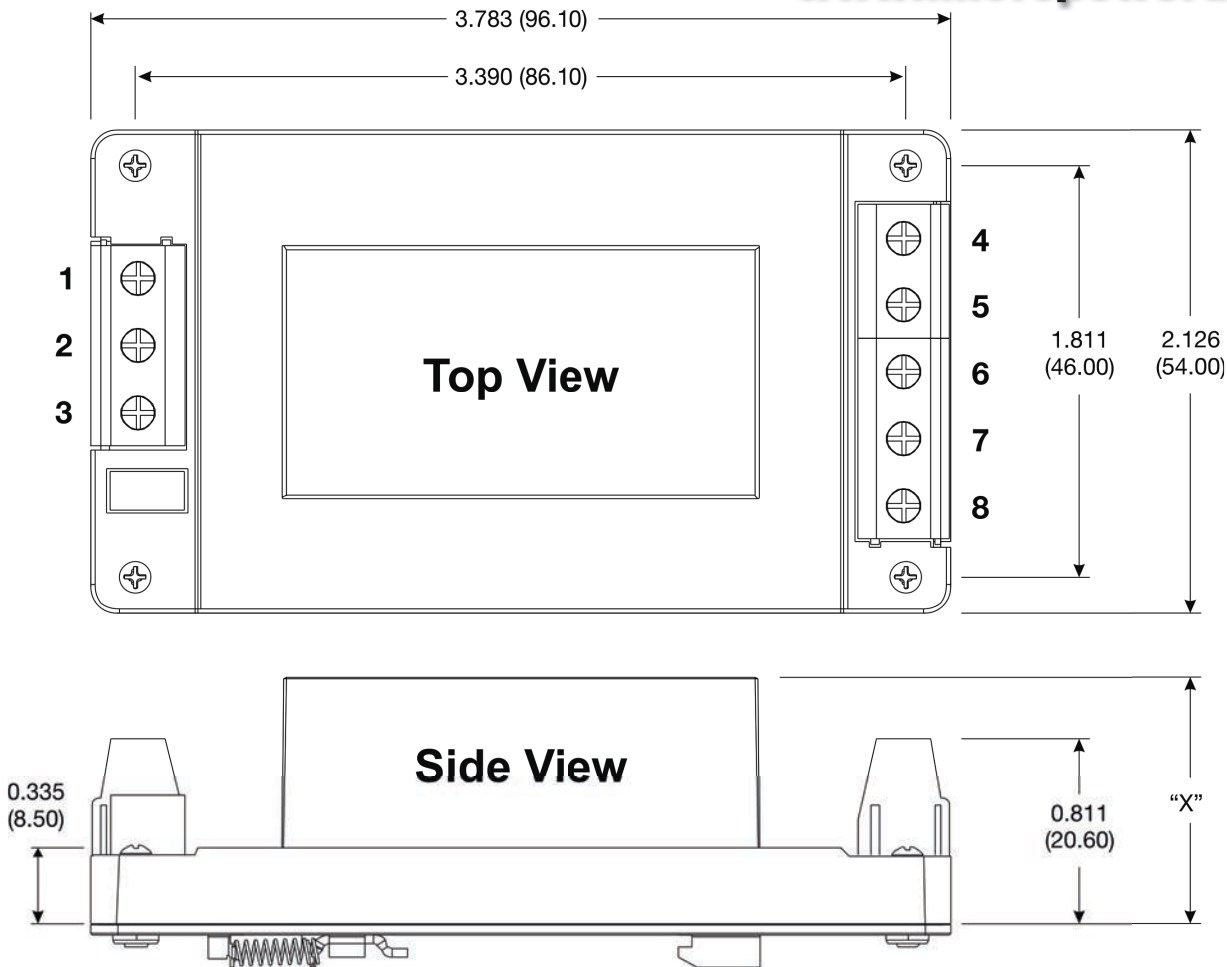

Model Guide: A2 Adapter

Model Number	Power (W)	"X" Dimension =		Weight	
		In.	mm	Oz	g
MPM-05S-xx-A2	5.0	1.450	20.50	3.52	100
MPM-05S-xxPB-A2	5.0	0.935	23.66	3.00	85
MPM-10S/D-xx-A2	10	1.145	29.00	4.23	120
MPM-10S-xxEPB-A2	10	1.085	27.50	3.52	100
MPM-12S-xxEPB-A2	12	1.260	32.00	3.88	110
MPM-15S-xx-A2	15	1.215	31.00	4.58	130
MPM-20S-xx-A2	20	1.260	32.00	6.00	170
MPM-20S-xxEPB-A2	20	1.260	32.00	3.52	100
MPM-25S-xx-A2	25	1.260	32.00	6.00	170

Notes:

- All dimensions are typical in inches (mm)
- Tolerance x.xx = ±0.02 (±0.50)

Model Guide: A4 Adapter

Model Number	Power (W)	"X" Dimension =		Weight	
		In.	mm	Oz	g
MPM-05S-xx-A4	5.0	1.450	20.50	4.94	140
MPM-05S-xxPB-A4	5.0	0.935	23.66	4.41	125
MPM-10S/D-xx-A4	10	1.145	29.00	5.64	160
MPM-10S-xxEPB-A4	10	1.085	27.50	4.94	140
MPM-12S-xxEPB-A4	12	1.260	32.00	5.29	150
MPM-15S-xx-A4	15	1.215	31.00	6.00	170
MPM-20S-xx-A4	20	1.260	32.00	7.41	210
MPM-20S-xxEPB-A4	20	1.260	32.00	4.94	140
MPM-25S-xx-A4	25	1.260	32.00	7.41	210

Notes:

- All dimensions are typical in inches (mm)
- Tolerance x.xx = ±0.02 (±0.50)

All Models are shipped as complete assemblies
 For more information, contact the factory:
sales@micropowerdirect.com

Pin Connections