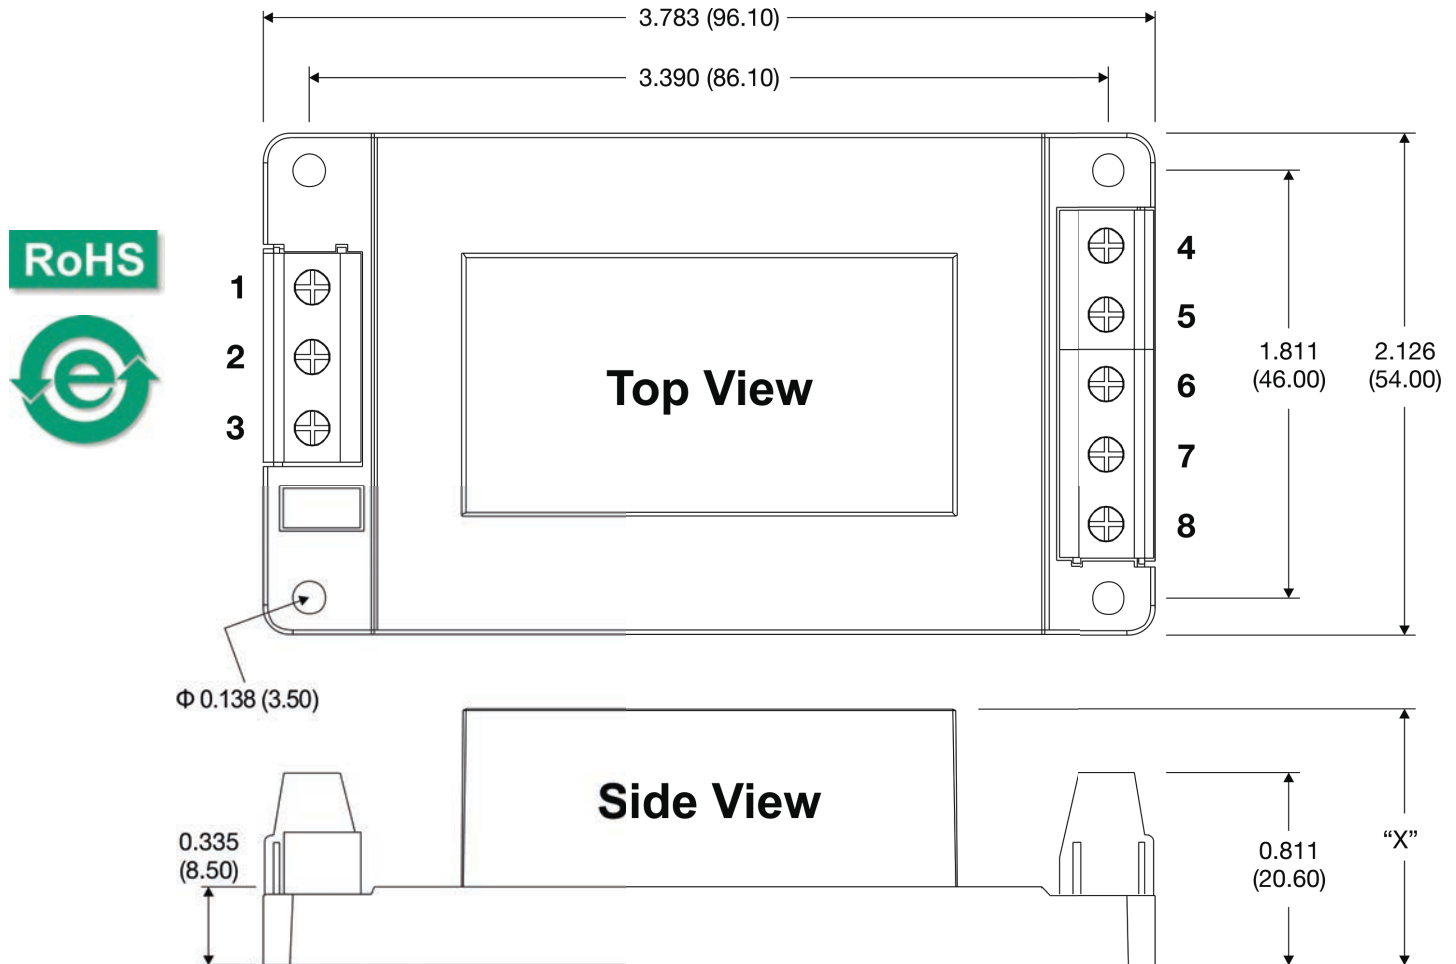

Mechanical Dimensions: A2 Chassis Mount Adapter

MicroPower Direct

292 Page Street
Suite D
Stoughton, MA 02072
USA

T: (781) 344-8226
F: (781) 344-8481
E: sales@micropowerdirect.com
W: www.micropowerdirect.com

Model Guide: A2 Adapter

Model Number	Power (W)	"X" Dimension =		Weight	
		In.	mm	Oz	g
MPM-05S-xx-A2	5.0	1.450	20.50	3.52	100
MPM-05S-xxPB-A2	5.0	0.935	23.66	3.00	85
MPM-10S/D-xx-A2	10	1.145	29.00	4.23	120
MPM-10S-xxEPB-A2	10	1.085	27.50	3.52	100
MPM-12S-xxEPB-A2	12	1.260	32.00	3.88	110
MPM-15S-xx-A2	15	1.215	31.00	4.58	130
MPM-20S-xx-A2	20	1.260	32.00	6.00	170
MPM-20S-xxEPB-A2	20	1.260	32.00	3.52	100
MPM-25S-xx-A2	25	1.260	32.00	6.00	170

Notes:

- All dimensions are typical in inches (mm)
- Tolerance x.xx = ±0.02 (±0.50)